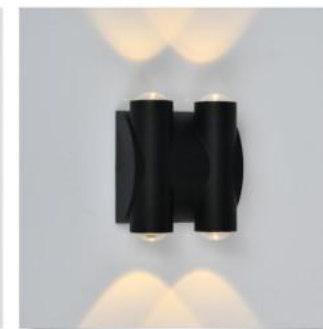

VL-8088/4-BK
L110 x H85
LED 4W - 3000K
430.000đ