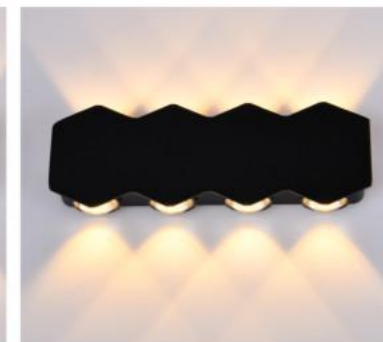

VL-8101/4-BK
L110 x W35 x H80
LED 4W - 3000K
460.000đ

VL-8101/6-BK
L155 x W35 x H80
LED 6W - 3000K
560.000đ

VL-8101/8-BK
L210 x W35 x H80
LED 8W - 3000K
720.000đ

VL-8102/4-WH
L110 x H80
LED 4W - 3000K
460.000đ