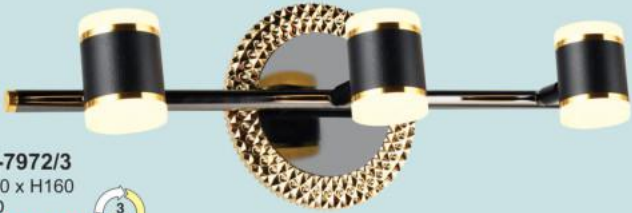

ST-7971/1
L160 x H160
LED
900.000đ

ST-7971/2
L310 x H160
LED
1.290.000đ

ST-7971/3
L470 x H160
LED
1.630.000đ

Đèn Soi Tranh - Soi Gương

ST-7972/1
L160 x H160
LED
900.000đ

ST-7972/2
L310 x H160
LED
1.290.000đ