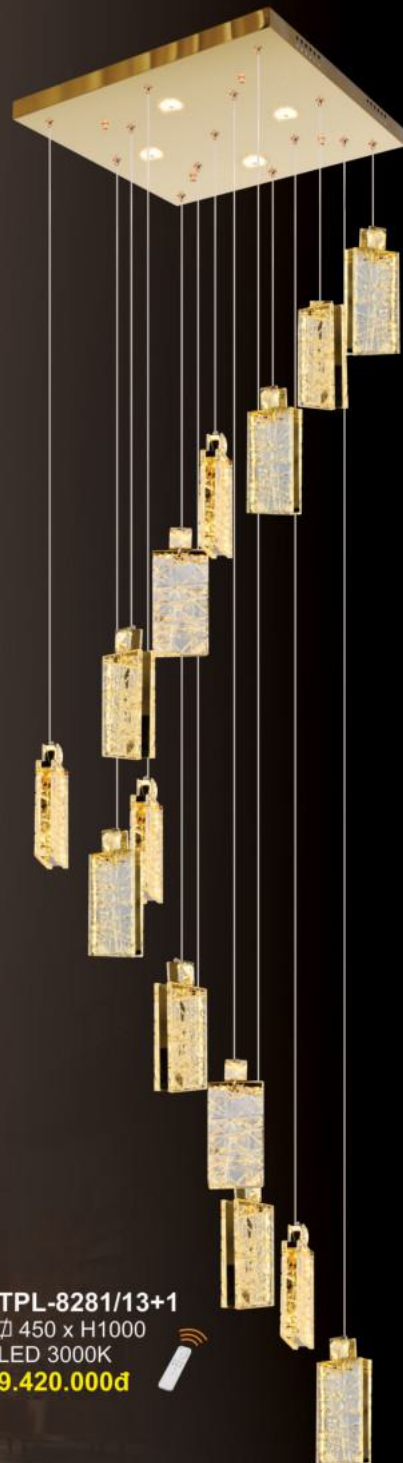

206

TPL-8271/10
Ø600 x H3100
LED
10.750.000đ 

TPL-8271/16
Ø750 x H3100
LED
19.200.000đ 

TPL-6233/46
Ø600 x H3500
LED
30.830.000đ 

TPL-5903/24
Ø500 x H2800
LED 3000K
24.900.000đ

TPL-5183/8
Ø500 x H1800
LED
13.600.000đ