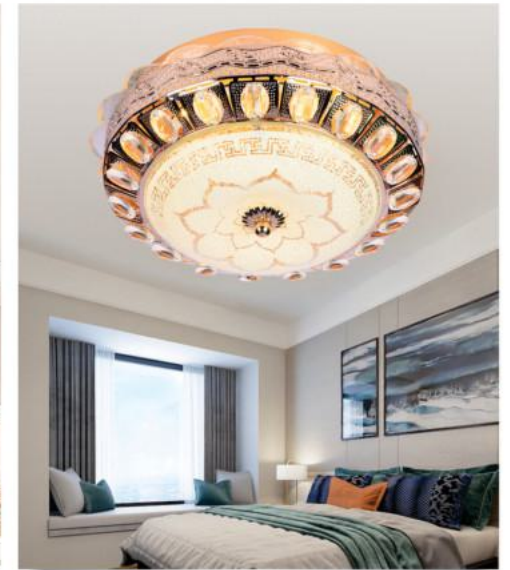

OT-825/500
Ø500 x H150
LED 40W x 2
2.850.000đ

OT-1141/300
300 x H110
LED 25W x 2
2.175.000đ

OT-225/500
Ø500 x H160
LED 40W x 2
2.650.000đ

OT-612/500
Ø500 x H140
LED 40W x 2
2.650.000đ

OT-202/300
Ø300 x H110
LED 25W x 2
2.090.000đ