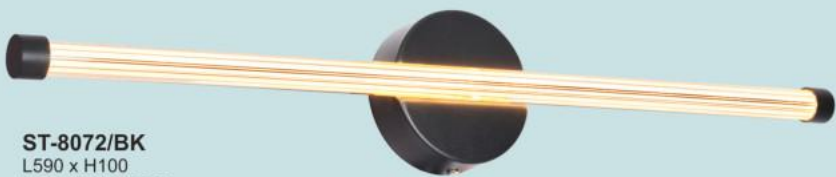

ST-7960/S-CF
L435 x H160
LED 8W
1.370.000đ

ST-7960/L-CF
L590 x H160
LED 12W
1.580.000đ

ST-8072/GD
L590 x H100
LED 12W - 3000K
1.080.000đ

ST-8072/BK
L590 x H100
LED 12W - 3000K
1.080.000đ

ST-8080/GD
L600 x H60
LED 12W - 3000K
1.380.000đ