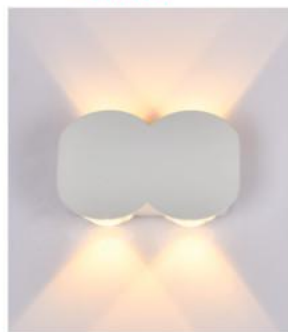

VL-8102/4-WH
L110 x H80
LED 4W - 3000K
460.000đ