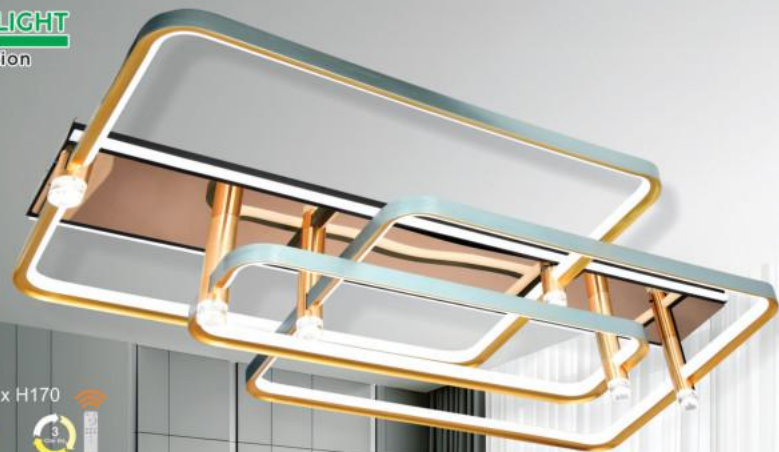

Simplicity Ceiling Modern