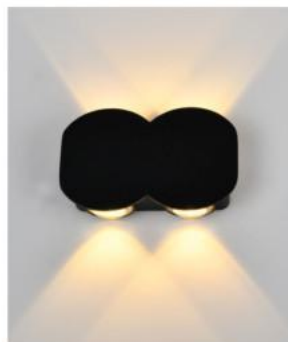

Kháng Nước

VÁCH LED SỬ DỤNG TRONG NHÀ
HOẶC NGOÀI TRỜI

Kháng Nước

VÁCH LED SỬ DỤNG TRONG NHÀ
HOẶC NGOÀI TRỜI

VL-8102/4-BK
L110 x H80
LED 4W - 3000K
460.000đ