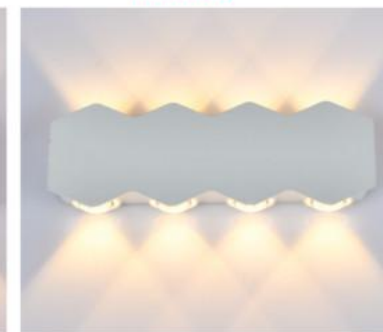

VL-8102/6-WH
L155 x H80
LED 6W - 3000K
560.000đ

VL-8102/8-WH
L210 x H80
LED 8W - 3000K
720.000đ

VL-8101/4-WH
L110 x W35 x H80
LED 4W - 3000K
460.000đ

VL-8101/6-WH
L155 x W35 x H80
LED 6W - 3000K
560.000đ