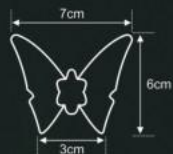

Create A Romantic
Atmosphere

TPL-6297/950
Ø950 x H500 + 500
E14 x 27
Pha Lê K9
25.950.000đ

TPL-D008/800
Ø800 x H800
LED 3000K
Pha Lê K9
32.250.000đ

TPL-D007/800
Ø800 x H750
LED 3000K
Pha Lê K9
29.150.000đ