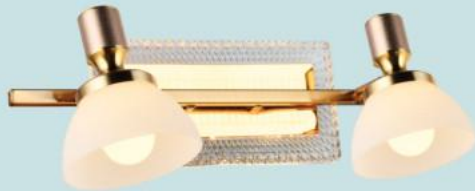

ST-7956/2
L300 x H110
LED
1.300.000đ