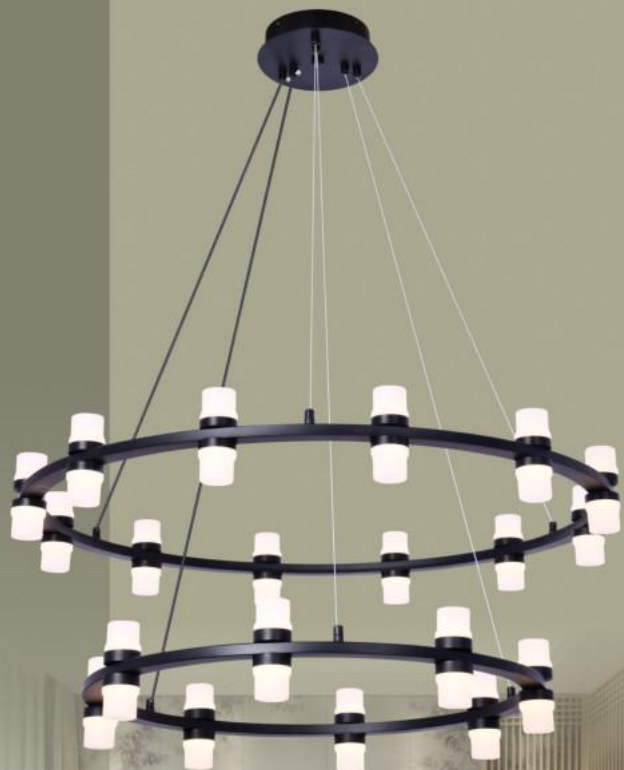

TL-82359
Ø800 x H2000
LED 3000K
12.690.000đ

231