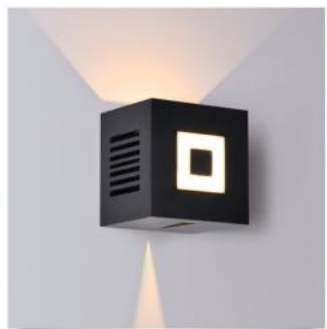

VL-8519+1
□ 100
LED 8W - 3000K
630.000đ