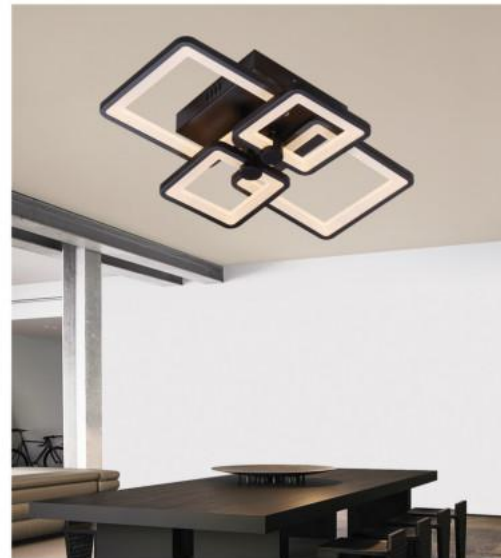

ML-6123/4BK
☑ 600 x 400 - LED
3.660.000đ