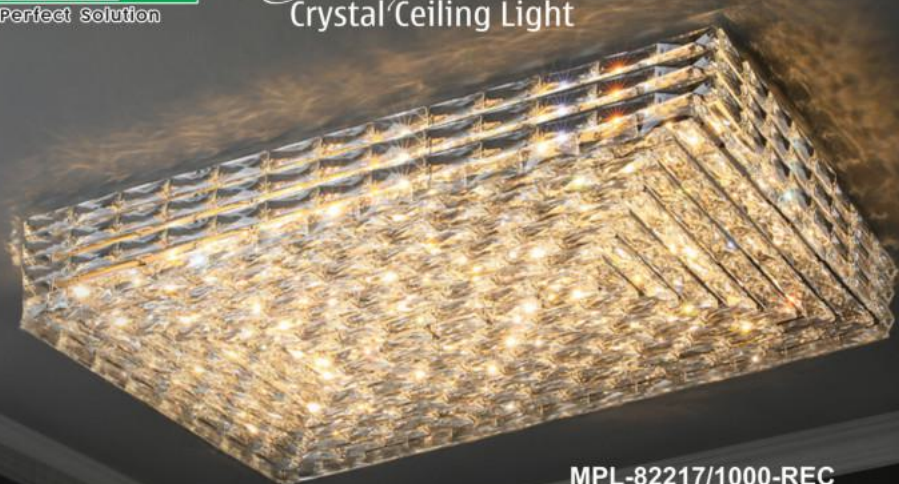

MPL-82217/1000-REC
L1000 x W700 x H265
24 LED
29.490.000đ