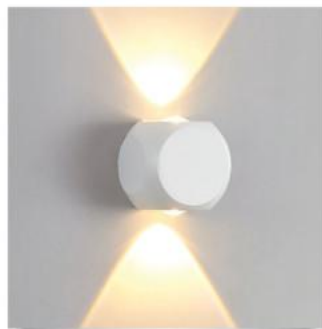

VL-2278/4
□ 75
LED 4W 3000k
470.000đ

VL-2276/4-WH
□ 75
LED 4W - 3000K
470.000đ

VL-2276/2-WH
□ 60
LED 2W - 3000K
385.000đ

VL-650/4
L100 x H130
LED 4W - 3000K
670.000đ

VL-8804/WH
L128 x W46 x H115
LED 3W - 3000k
490.000đ