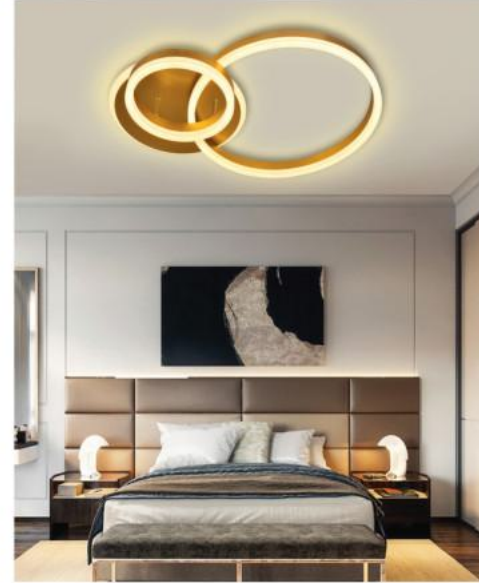

ML-7001/2+1
L600 x W400 - LED
3.900.000đ

ML-7001/3+1
L750 x W600 - LED
5.560.000đ

ML-7001/1+1
Ø500 - LED
3.010.000đ

ML-7005/500
Ø500 - LED
3.290.000đ

ML-7006/500
Ø500 - LED
3.450.000đ

ML-7008/500
Ø500 - LED
3.450.000đ