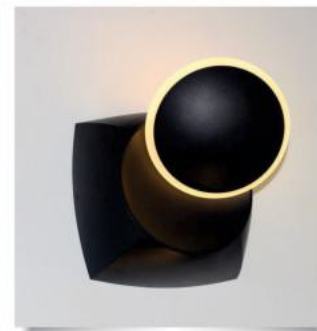

VL-8342/BK
D130mm - 5W 3000K
Xoay 360°
580.000đ