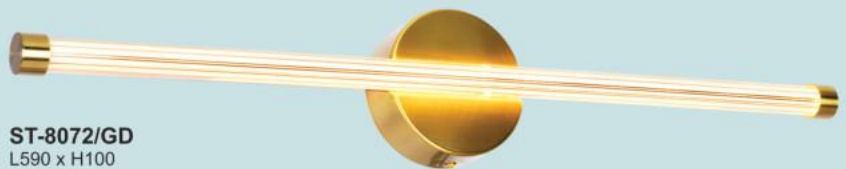

ST-8072/GD
L590 x H100
LED 12W - 3000K
1.080.000đ