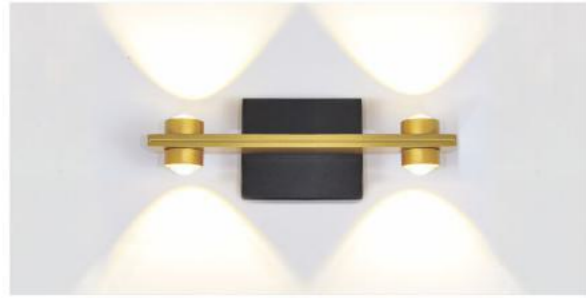

ST - G11/1
D140 x C130 - LED
420.000