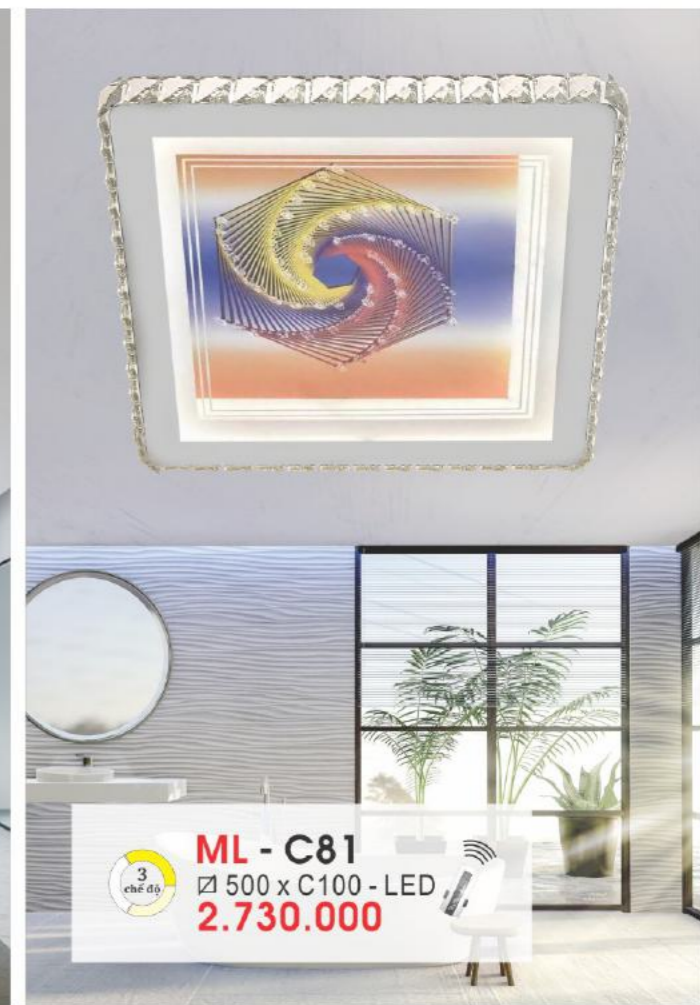

ML - C81
Ø 500 x C100 - LED
2.730.000