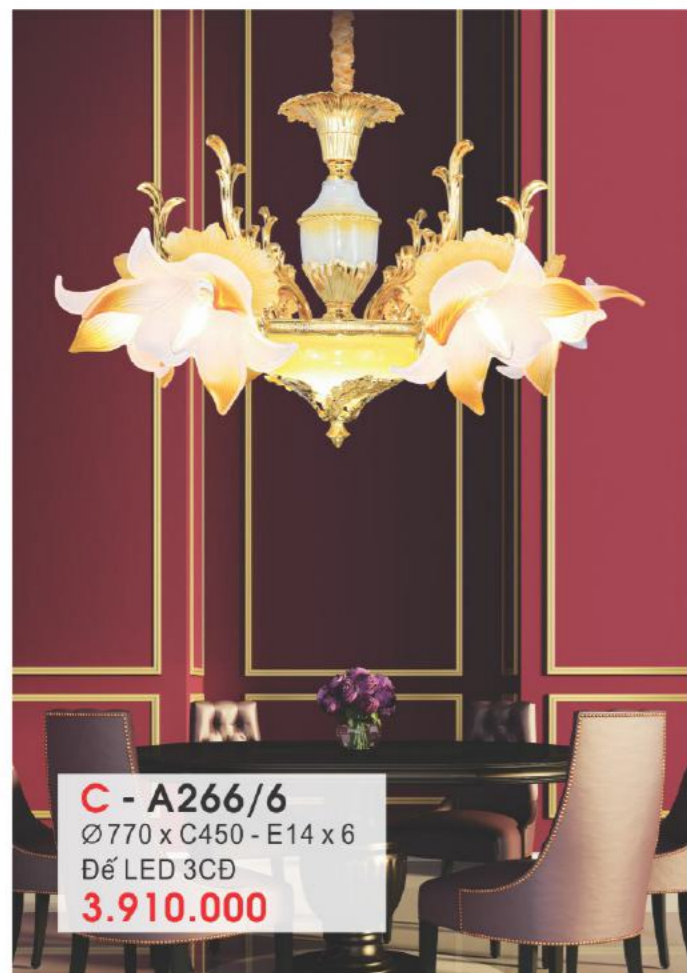

Luxury
lighting

C - A261/15
Ø 900 x C670
E14 x 15 - Đế LED 3CD
7.220.000

C - A265/15
Ø 900 x C670 - E14 x 15
7.220.000

Luxury
 Lighting

C - A268/15
Ø 970 x C500 - E14 x 15
Đế LED 3CD
7.480.000

C - A266/6
Ø 770 x C450 - E14 x 6
Đế LED 3CD
3.910.000