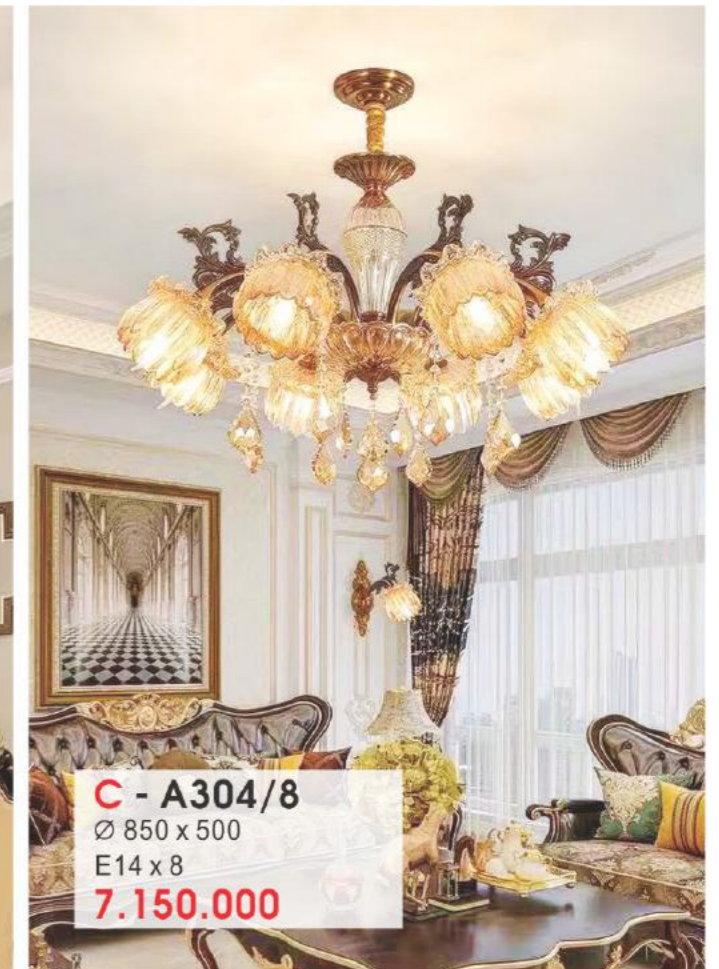

Luxury
lighting

C - A261/15
Ø 900 x C670
E14 x 15 - Đế LED 3CD
7.220.000

C - A265/15
Ø 900 x C670 - E14 x 15
7.220.000

Luxury
 Lighting

C - A268/15
Ø 970 x C500 - E14 x 15
Đế LED 3CD
7.480.000

C - A266/6
Ø 770 x C450 - E14 x 6
Đế LED 3CD
3.910.000