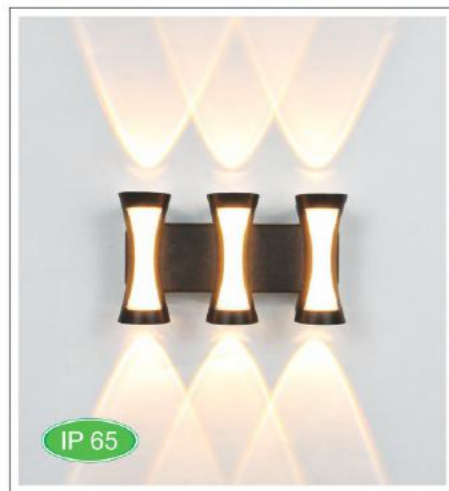

IP 65

IP 65

IP 65

IP 65

IP 65

IP 65

IP 65

IP 65

IP 65

IP 65

IP 65

IP 65

IP 65

IP 65

IP 65

IP 65

IP 65

IP 65