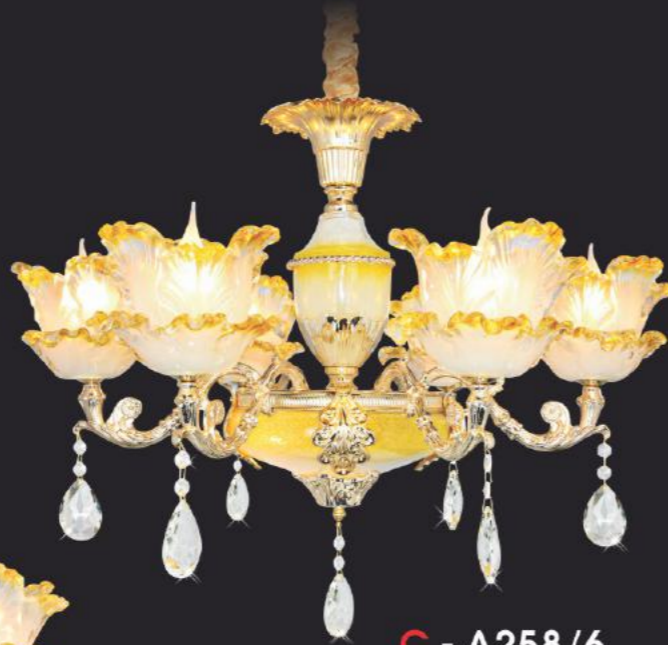

C - A254/8
 Ø 800 x C460 - E14 x 8
 Đế LED 3CD
6.230.000

C - A257/6+12
 Ø 900 x C910 - E14 x 18
 Đế LED 3CD
14.350.000

C - A255/15
 Ø 900 x C550 - E14 x 15
 Đế LED 3CD
9.980.000

Luxury
 lighting

C - A259/8
Ø 810 x C620
E14 x 8 - Đế LED 3CD
4.580.000