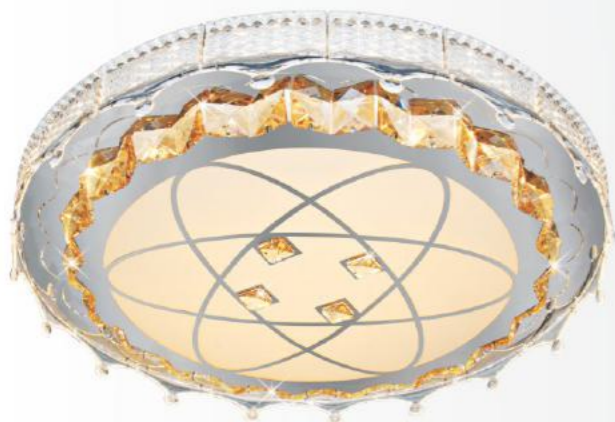

ML - C60
Ø 500 x C300 - LED
8.120.000

ML - C84
Ø 500 x C100 - LED
3.020.000