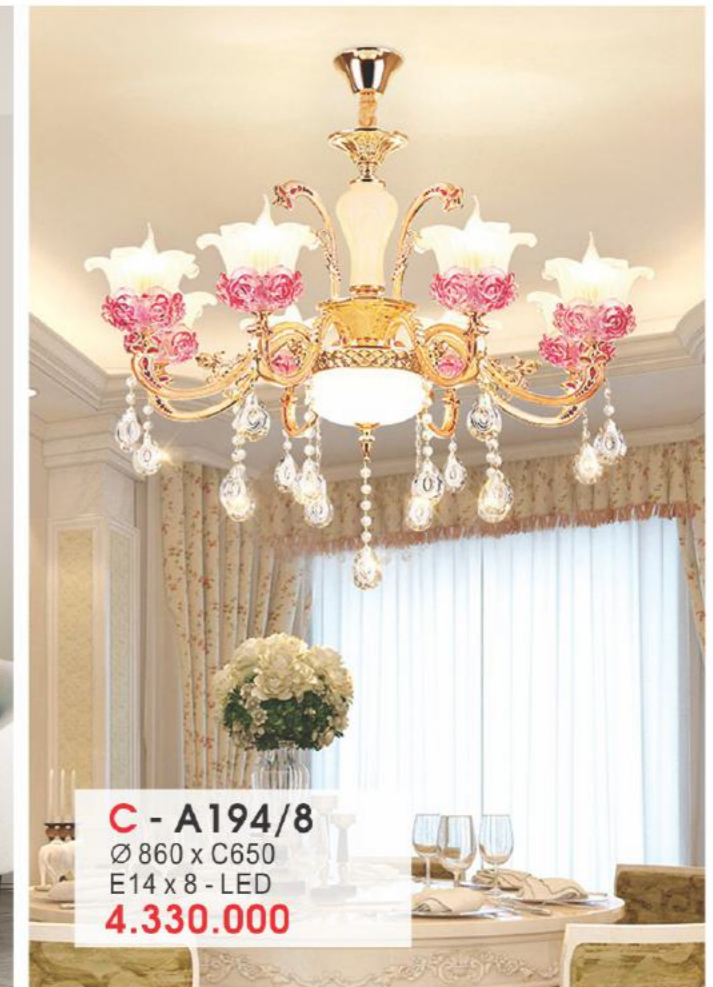

C - A273/12
Ø 900 x C510 - E14 x 12
Đế LED
7.470.000

Luxury
lighting

C - A274/8
Ø 740 x C510 - E14 x 8
Đế LED
5.600.000

C - A275/15
Ø 850 x C650 - E14 x 15
Đế LED
9.030.000

C - A272/6
Ø 660 x C510 - E14 x 6
Đế LED
4.220.000

C - A276/10
Ø 850 x C390
E27 x 10 - LED
6.530.000

C - A188/6
Ø 850 x C390
E27 x 6 - LED
5.450.000

C - A210/12
Ø 800 x C650
E27 x 12 - LED
6.090.000

C - A211/15
Ø 960 x C700
E27 x 15 - LED
7.660.000

C - A109/12
Ø 1000 x C700
E27 x 12 - LED
10.470.000