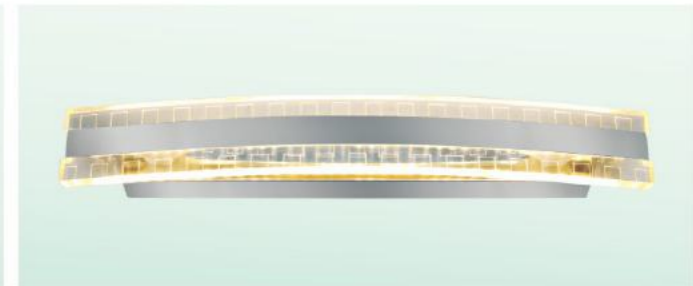

ST - G89 **960.000**
D535 x R155 x C125
LED

ST - G44 **420.000**
D510 x C180
LED

ST - G41 **480.000**
D520 x C80
LED

ST - G33 **730.000**
D440 x R80 x C60
LED

ST - G34 **880.000**
D540 x R80 x C60
LED

ST - G35 **730.000**
D420 x R80 x C80
LED