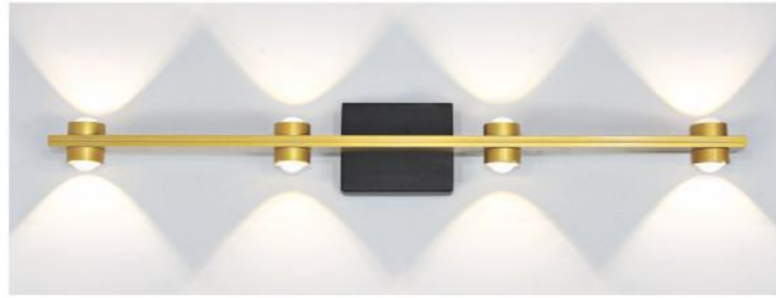

ST - G11/1
D140 x C130 - LED
420.000