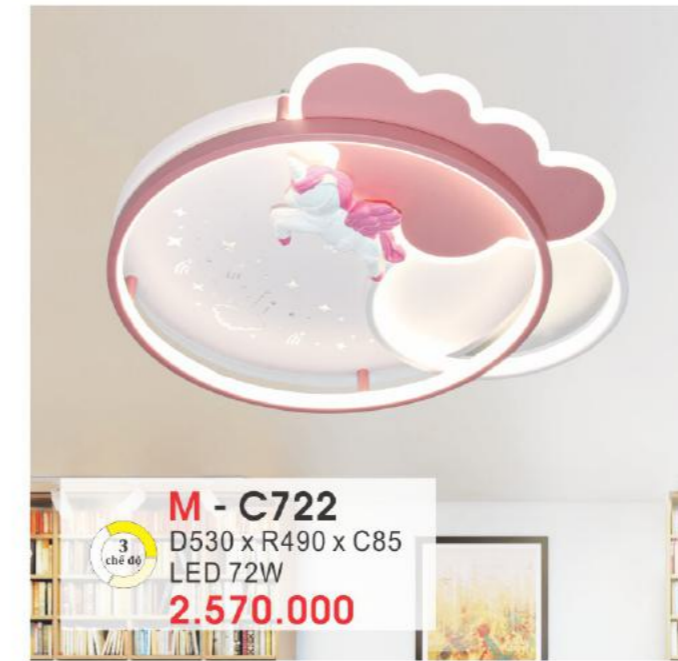

M - C651
D500 x R400 x C70
LED
2.280.000

M - C652
D540 x R400 x C90
LED
2.280.000

M - C424
Ø 510 x C95 - LED
2.670.000

M - C653
D580 x R480 - LED
2.720.000

M - C722
D530 x R490 x C85
LED 72W
2.570.000

M - C723
D530 x R500 x C90
LED 72W
2.570.000

M - C724
D500 x R480 x C60
LED 74W
2.510.000

M - C654
Ø 500 x C60 - LED
3.060.000

M - C725
D500 x R500 x C70
LED 76W
2.570.000

M - C726
D600 x R520 x C68
LED 98W
2.570.000

M - C685
D500 x R500 x C70 - LED
2.540.000