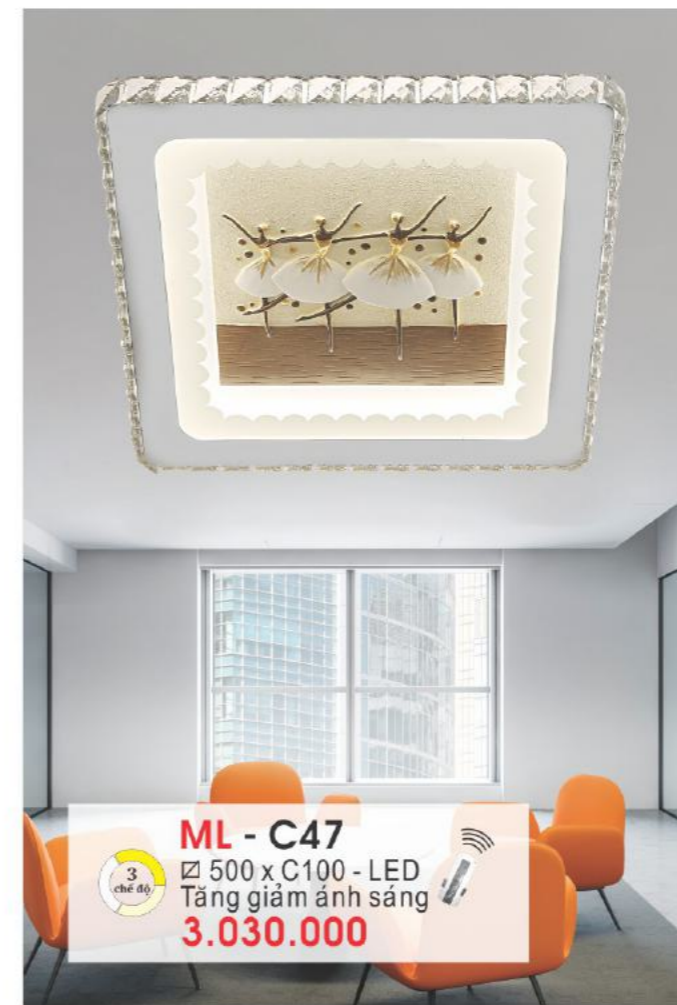

ML - C47
Ø 500 x C100 - LED
Tăng giảm ánh sáng
3.030.000